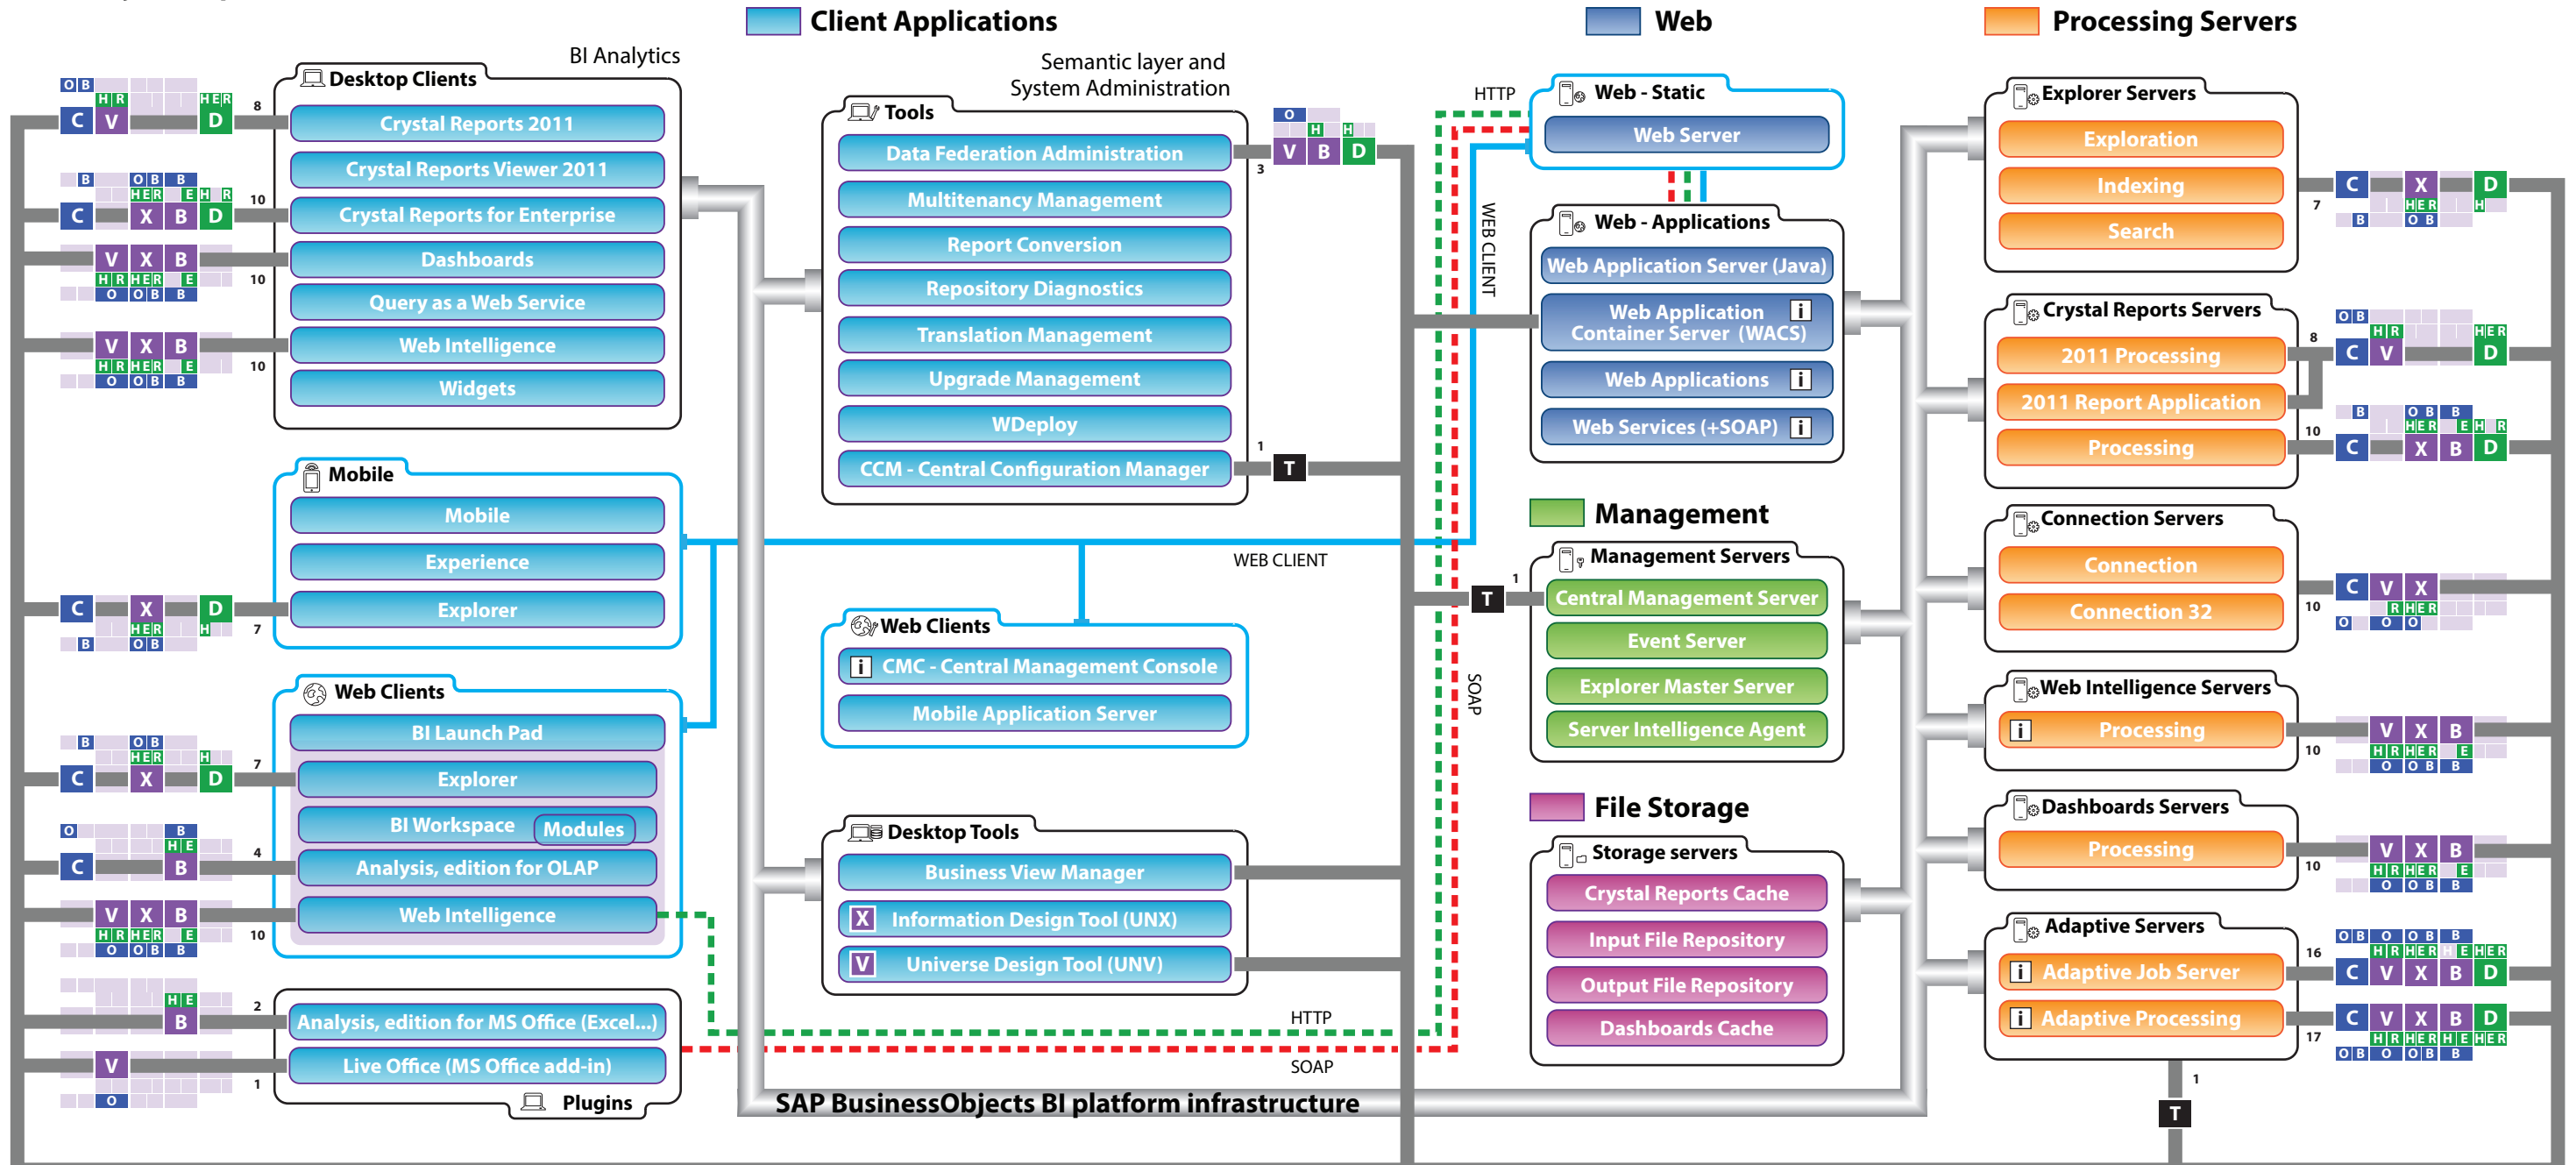

SAP BusinessObjects BI platform 4.1 Architecture

June 13, 2013

Legend

- D** Direct access to reporting databases
- VXB** Via Universe to reporting databases
- C** Via OLAP or BW Cubes - semantic layer
- T** Direct access to system databases
- ...** Via 3-tier architecture (using HTTP)
- ...** Via web services (Using SOAP)
- ...** Web applications
- ...** SAP BusinessObjects BI platform infrastructure 4.1

Database connections supported by SAP product

17 possible connection types

Legend

- ...** Semantic Layer
- ...** System Databases
- ...** Databases
- ...** Full Client
- ...** Full Client Administration Tool
- ...** Semantic Layer Design Tool
- ...** Web Client
- ...** Web Client Administration Tool
- ...** Mobile Client

Database Access

- ...** Secondary access via...
- ...** ...Primary direct access bus
- ...** Database bus