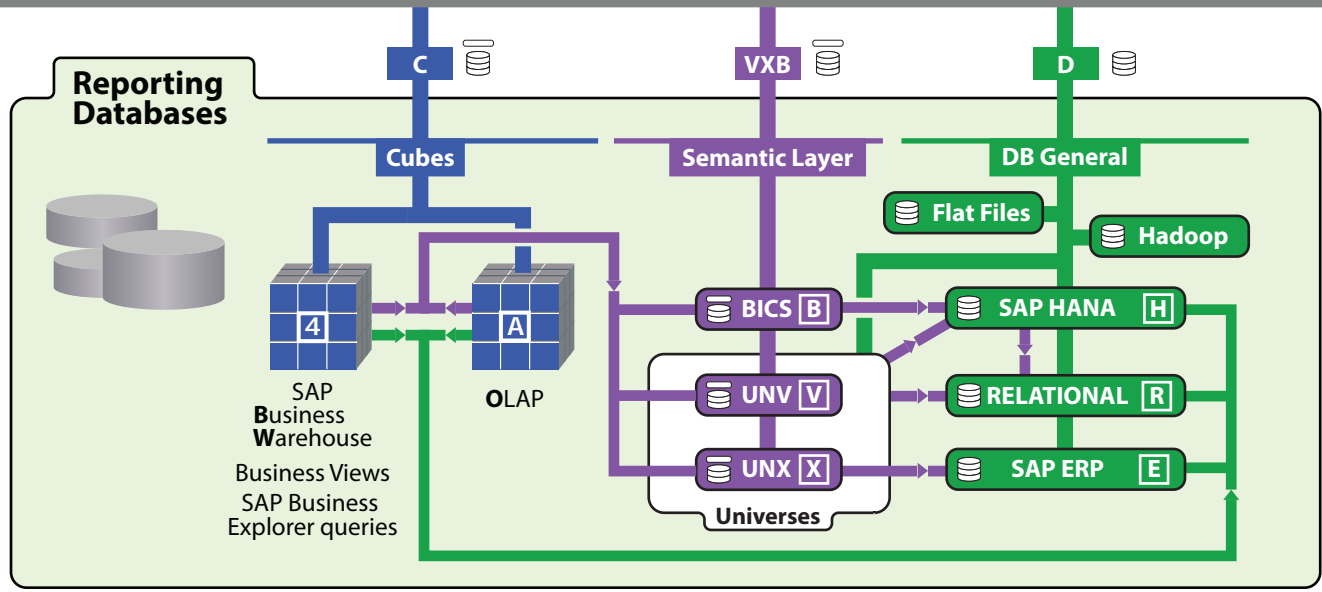

SAP BusinessObjects BI platform 4.1 Architecture

June 13, 2013

Legend

- D** Direct access to reporting databases
- VXB** Via Universe to reporting databases
- C** Via OLAP or BW Cubes - semantic layer
- T** Direct access to system databases
- ...** Via 3-tier architecture (using HTTP)
- ...** Via web services (Using SOAP)
- ...** Web applications
- ...** SAP BusinessObjects BI platform infrastructure 4.1

Database connections supported by SAP product

17 possible connection types

Legend

- ...** Semantic Layer
- ...** System Databases
- ...** Databases
- ...** Full Client
- ...** Full Client Administration Tool
- ...** Semantic Layer Design Tool
- ...** Web Client
- ...** Web Client Administration Tool
- ...** Mobile Client

Database Access

- ...** Secondary access via...
- ...** ...Primary direct access bus
- ...** Database bus