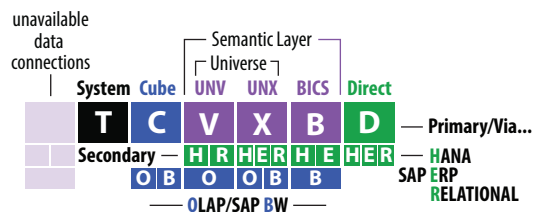

SAP BusinessObjects BI platform 4.1 Architecture

June 13, 2013

Legend

- D** Direct access to reporting databases
- VXB** Via Universe to reporting databases
- C** Via OLAP or BW Cubes - semantic layer
- T** Direct access to system databases
- ...** Via 3-tier architecture (using HTTP)
- ...** Via web services (Using SOAP)
- ...** Web applications
- ...** SAP BusinessObjects BI platform infrastructure 4.1

Database connections supported by SAP product

17 possible connection types

Legend

- ...** Semantic Layer
- ...** System Databases
- ...** Databases
- ...** Full Client
- ...** Full Client Administration Tool
- ...** Semantic Layer Design Tool
- ...** Web Client
- ...** Web Client Administration Tool
- ...** Mobile Client

Database Access

- ...** Secondary access via...
- ...** ...Primary direct access bus
- ...** Database bus